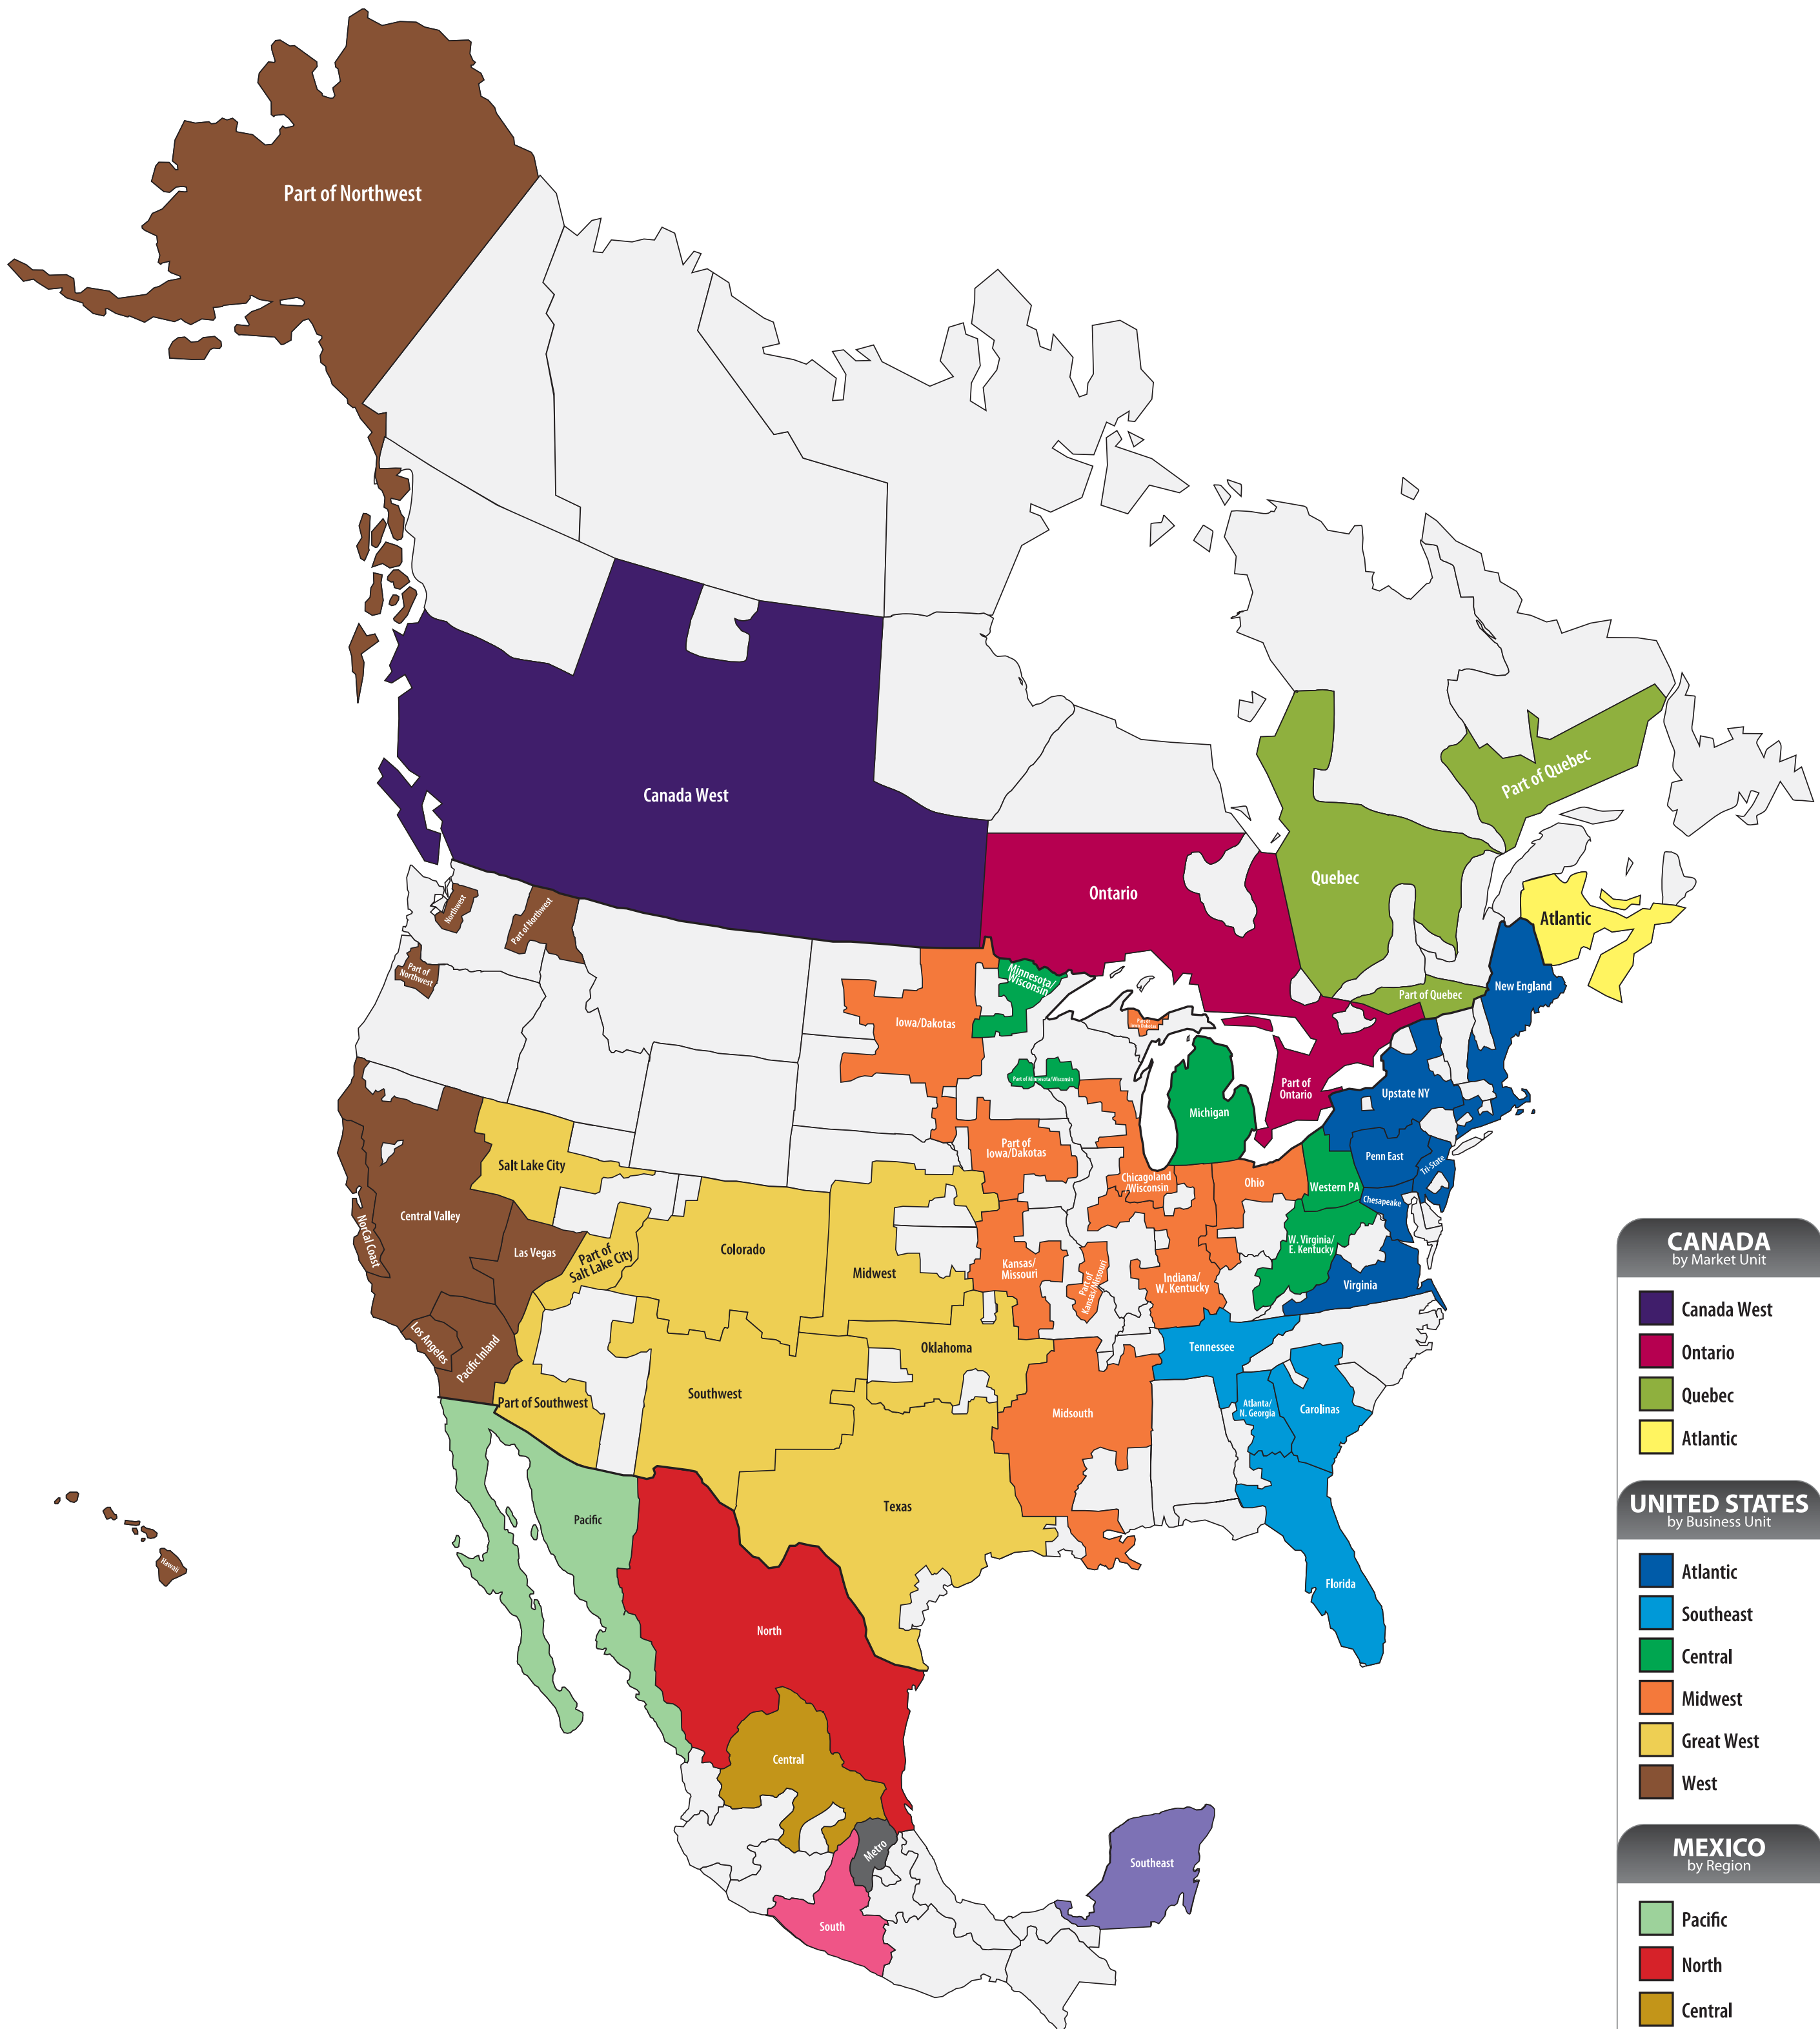

PBC

PEPSI BEVERAGES COMPANY

**CANADA**  
by Market Unit

- Canada West
- Ontario
- Quebec
- Atlantic

**UNITED STATES**  
by Business Unit

- Atlantic
- Southeast
- Central
- Midwest
- Great West
- West

**MEXICO**  
by Region

- Pacific
- North
- Central
- Metro
- South
- Southeast